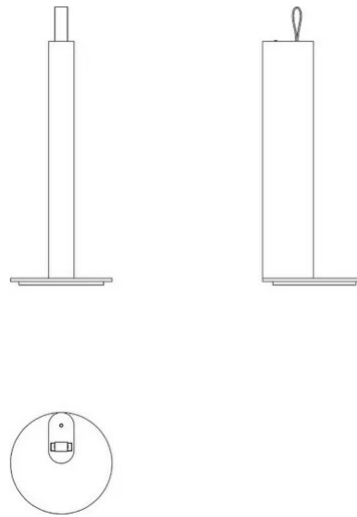

Metrica Table

Studio Habits

colors

Typology Table
 Utilisation Indoor

24/230V 8 W 340 lm

direct light

Metrica in the table version is characterised by a polished body with a height of 28 cm resting on a polished circular base. The lamp is completed by a leather strap positioned at its end to extract the light source. The light source, which is 20 cm long, is hidden inside the support that forms the base and lights up as soon as it is extracted, gradually increasing in intensity until it reaches its maximum position. Metrica table lamp can be used on a desk to illuminate with a diffuse and soft light its own workstation or on tables of all kinds.

Award

Family Metrica table
 Typology Table
 Utilisation Indoor

Dimensions

Height 28 - 0,8 (base) cm
 Profondità 28,8 - 20 (estrazione sorgente LED) cm
 Diameter 12 (base) cm
 Weight 1.5 Kg

Materials

Structure iron Diffuser polycarbonate
 Base iron Elementi aluminium